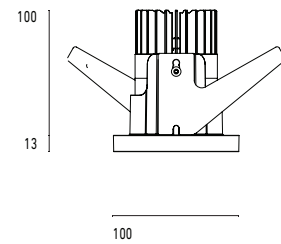

101 10 000122.021

Model

Name	Mono 100 Type 1 Recessed Downlighter
Finish	Structured Black
Area	Indoor

System

Power (Luminaire)	24W
Power (System)	27W
Voltage	240V-AC
Optics	Rotationally Symmetrical Direct 30°
Colour Temperature	3000°K
Luminous Flux	1770lm
TM30	Rf95 Rg103
CRI	Ra98
Lumen Maintenance	L90 B10 50000hrs
Chromaticity	<3 McAdam Step Ellipse
Articulation	Fixed
Cut-Out	
Ingress Protection	IP44
Control Device	Remote Fixed Output (Included)
Class	III